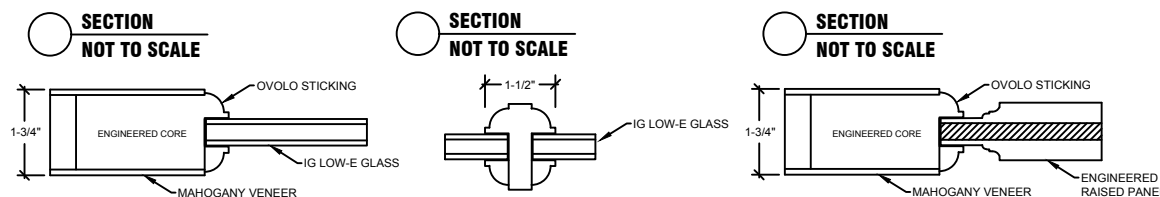

MAHOGANY 1-3/4" STAIN GRADE

RO: 38-1/2" X 83-1/2"

GLASS	CLEAR BEVEL ☐ FLEMISH ☐ OTHER (CUSTOM): _____
JAMB SIZE	4-9/16" ☐ 6-9/16" ☐ OTHER (CUSTOM): _____
EXT TRIM	(2") 180 BRICKMOULD APPLIED ☐ LOOSE ☐ (5/4 X 4) FLAT S4S EXT. TRIM (UPCHARGE APPLIES) APPLIED ☐ LOOSE ☐
HINGES	ORB (BLACK) ☐ SATIN NICKEL ☐ OTHER: _____
SILL	BRONZE ☐ NICKEL ☐
LOCK PREP	DOUBLE BORE (5-1/2" O.C.) ☐ BACKSET: 2-3/8" G-U MULTIPOINT LOCK SYSTEM (UPCHARGE APPLIES) ☐
SWING	RH I/S ☐ LH I/S ☐ RH O/S ☐ LH O/S ☐

NOTES: