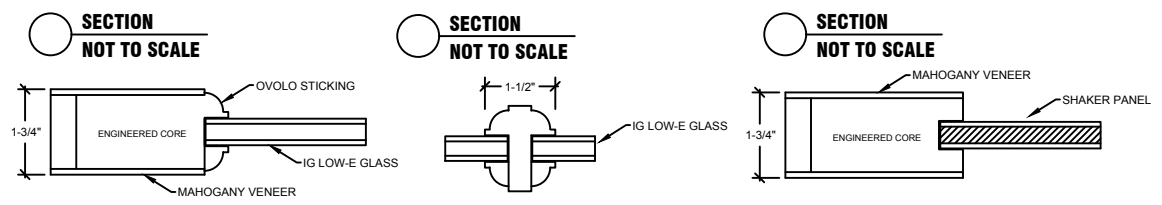

MAHOGANY 1-3/4" STAIN GRADE

RO: 66" X 113"

GLASS	CLEAR BEVEL ☐ OTHER (CUSTOM): _____
JAMB SIZE	4-9/16" ☐ 6-9/16" ☐ OTHER (CUSTOM): _____
EXT TRIM	(2") 180 BRICKMOULD APPLIED ☐ LOOSE ☐ (5/4 X 4) FLAT S4S EXT. TRIM (UPCHARGE APPLIES) APPLIED ☐ LOOSE ☐
HINGES	ORB (BLACK) ☐ SATIN NICKEL ☐ OTHER: _____
SILL	BRONZE ☐ NICKEL ☐
LOCK PREP	DOUBLE BORE (5-1/2" O.C.) ☐ BACKSET: 2-3/8" G-U MULTIPOINT LOCK SYSTEM (UPCHARGE APPLIES) ☐
SWING	RH I/S ☐ LH I/S ☐ RH O/S ☐ LH O/S ☐

NOTES: